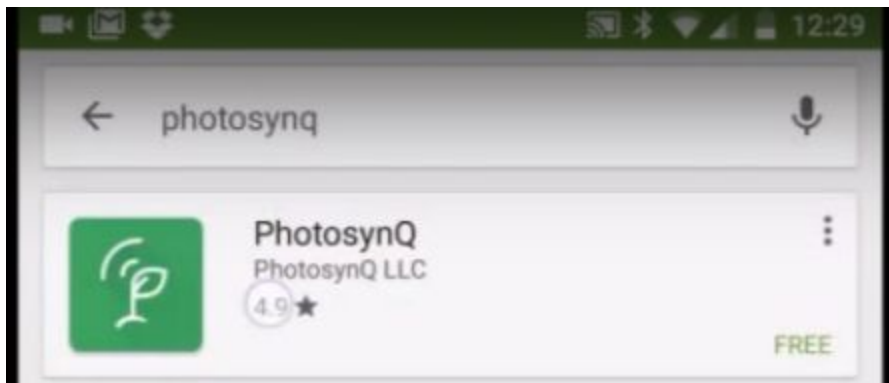

Find the PhotosynQ app in the Google Playstore, the PhotosynQ L.L.C version of the app.

Install the app, create a username for PhotosynQ.org

After signing up, you will receive a confirmation email.

If you did not, check your spam folder just in case! Your login is not complete until you confirm.