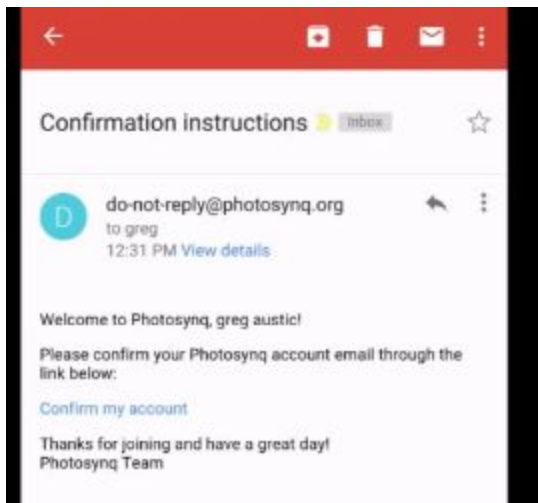

Find the PhotosynQ app in the Google Playstore, the PhotosynQ L.L.C version of the app.

Install the app, create a username for PhotosynQ.org

After signing up, you will receive a confirmation email.

If you did not, check your spam folder just in case! Your login is not complete until you confirm.